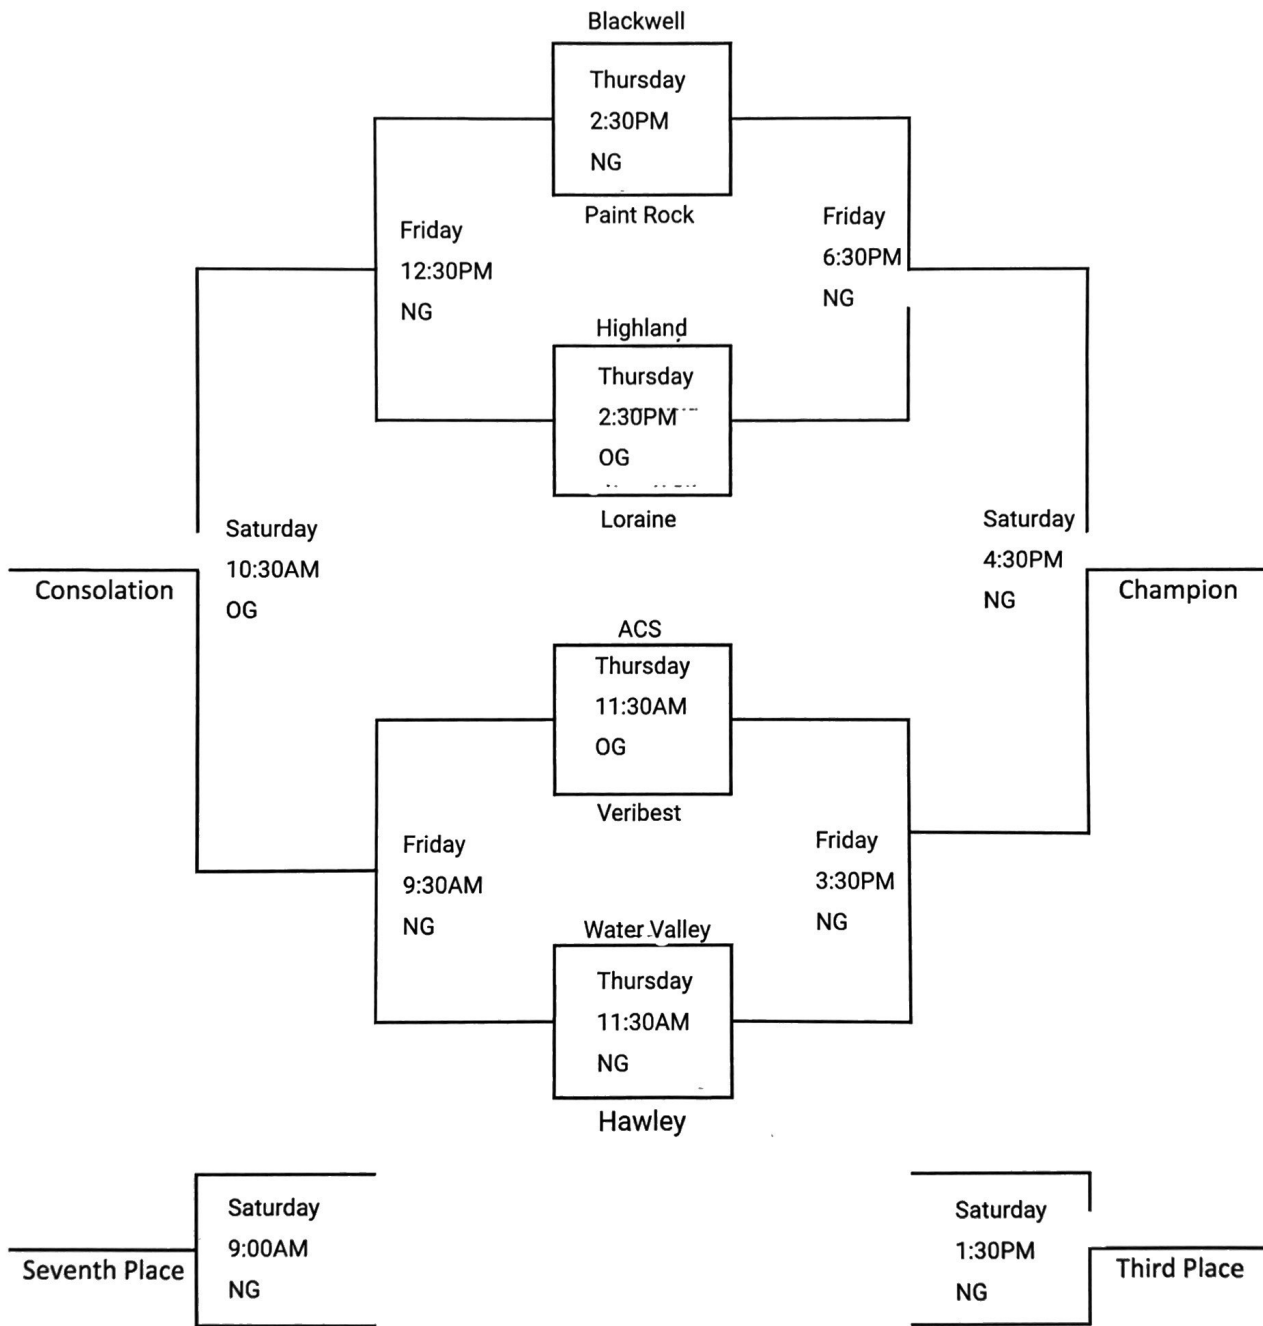

Oak Creek Classic Boys Bracket

Top Team = White

Top Team = White

NG- New Gym
OG- Old Gym

Top Team = White

Top Team = White